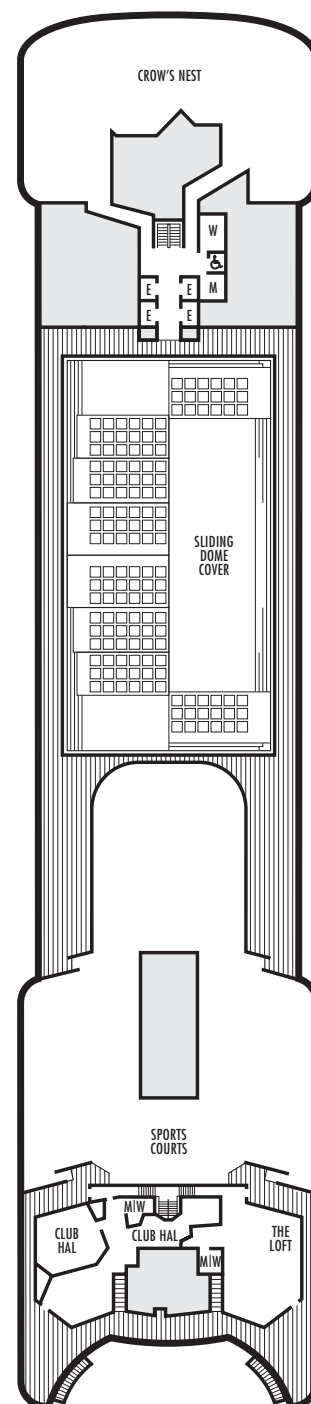

DECK PLANS & STATEROOMS

The deck plans are color-coded by category of stateroom, and the category letter precedes the stateroom number in each room. All staterooms are equipped with flat-panel television, DVD player, telephone and multichannel music.

Important Note: Not all staterooms within each category have the same furniture configuration and/or facilities. Appropriate symbols within the rooms on the deck plans describe differences from the stateroom descriptions below.

All information is subject to change.

STATEROOM SYMBOL LEGEND

- Quad (2 lower beds, 1 sofa bed, 1 upper)
- Triple (2 lower beds, 1 sofa bed)
- ☆ 2 lower beds not convertible to a queen-size
- △ Partial sea view
- × Fully obstructed view
- Shower only
- Bath tub & shower
- + Connecting rooms
- These staterooms have portholes instead of windows

ACCESSIBILITY STATEROOM SYMBOL LEGEND

- ♿ **Fully Accessible:** Suites B7088, B7087, B6228 & B6225 and stateroom EE3429 have a roll-in shower only
- ▼ **Fully Accessible with Single Side Approach:** Suite SA7034 has a bathtub & roll-in shower. Staterooms DA6104, G1805 & G1804 have a roll-in shower only.
- ★ **Ambulatory Accessible:** Staterooms EE3396, EE3391, HH3431, HH3430, E2702, L2700, J2555, J2554, G2500, FF1964, FF1955, G1807 & G1806 have a roll-in shower only

For more information regarding accessibility features on our ships please visit the [Accessibility](#) section of our website.

Sports Deck