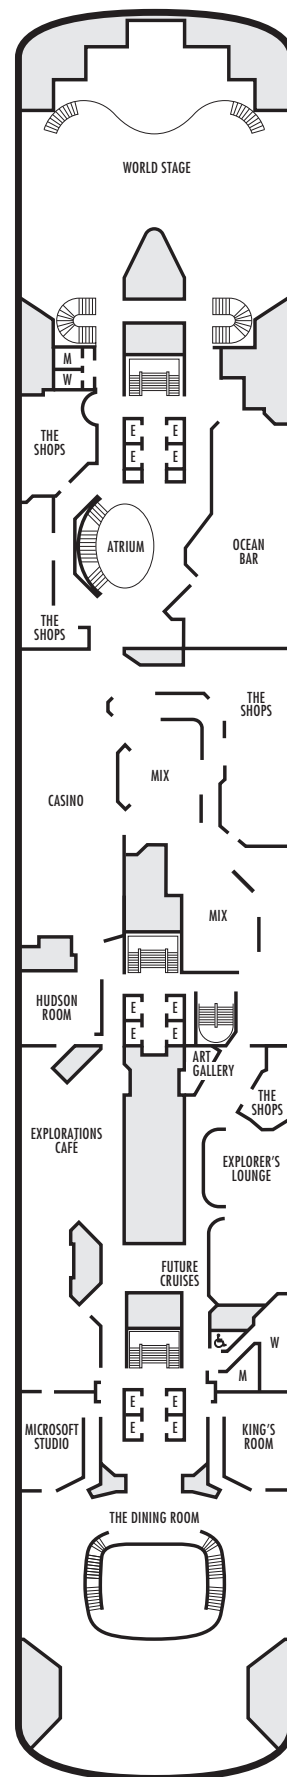

EFFECTIVE UNTIL APRIL 21, 2020

ZAANDAM

DECK PLANS & STATEROOMS

The deck plans are color-coded by category of stateroom, and the category letter precedes the stateroom number in each room. All staterooms are equipped with flat-panel television, DVD player, telephone and multichannel music.

Important Note: Not all staterooms within each category have the same furniture configuration and/or facilities. Appropriate symbols within the rooms on the deck plans describe differences from the stateroom descriptions below.

All information is subject to change.

STATEROOM SYMBOL LEGEND

- Quad (2 lower beds, 1 sofa bed, 1 upper)
- Triple (2 lower beds, 1 sofa bed)
- ☆ 2 lower beds not convertible to a queen-size
- △ Partial sea view
- × Fully obstructed view
- Shower only
- Bathtub & shower
- + Connecting rooms
- These staterooms have portholes instead of windows

ACCESSIBILITY STATEROOM SYMBOL LEGEND

- ♿ **Fully Accessible:** Suites B7088, B7087, B6228 & B6225 and stateroom EE3429 have a roll-in shower only
- ▼ **Fully Accessible with Single Side Approach:** Suite SA7034 has a bathtub & roll-in shower. Staterooms DA6104, G1805 & G1804 have a roll-in shower only.
- ★ **Ambulatory Accessible:** Staterooms EE3396, EE3391, HH3431, HH3430, E2702, L2700, J2555, J2554, G2500, FF1964, FF1955, G1807 & G1806 have a roll-in shower only

For more information regarding accessibility features on our ships please visit the [Accessibility](#) section of our website.