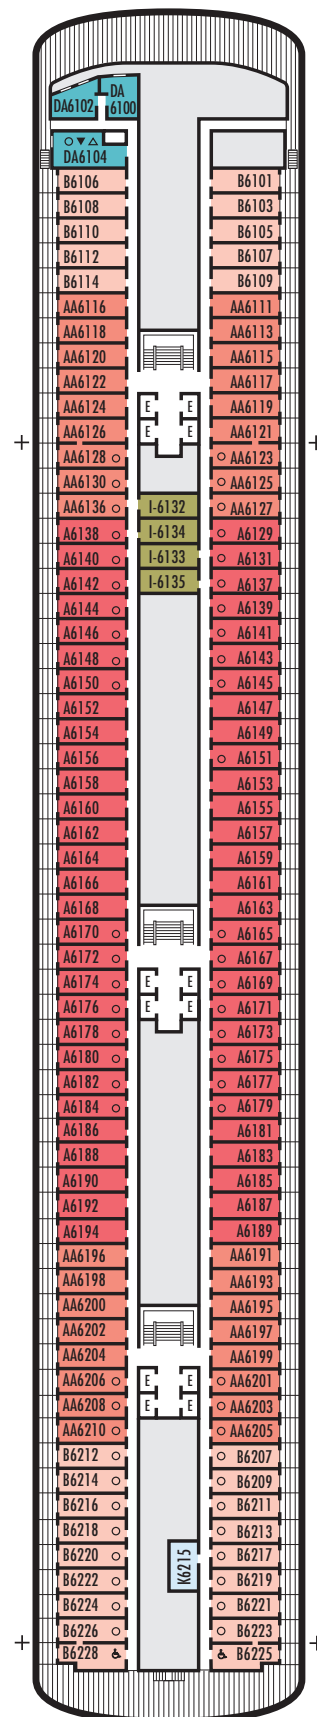

EFFECTIVE UNTIL APRIL 21, 2020

ZAANDAM

DECK PLANS & STATEROOMS

The deck plans are color-coded by category of stateroom, and the category letter precedes the stateroom number in each room. All staterooms are equipped with flat-panel television, DVD player, telephone and multichannel music.

Important Note: Not all staterooms within each category have the same furniture configuration and/or facilities. Appropriate symbols within the rooms on the deck plans describe differences from the stateroom descriptions below.

All information is subject to change.

STATEROOM SYMBOL LEGEND

- Quad (2 lower beds, 1 sofa bed, 1 upper)
- Triple (2 lower beds, 1 sofa bed)
- ☆ 2 lower beds not convertible to a queen-size
- △ Partial sea view
- × Fully obstructed view
- Shower only
- Bath tub & shower
- + Connecting rooms
- These staterooms have portholes instead of windows

ACCESSIBILITY STATEROOM SYMBOL LEGEND

- ♿ **Fully Accessible:** Suites B7088, B7087, B6228 & B6225 and stateroom EE3429 have a roll-in shower only
- ▼ **Fully Accessible with Single Side Approach:** Suite SA7034 has a bathtub & roll-in shower. Staterooms DA6104, G1805 & G1804 have a roll-in shower only.
- ★ **Ambulatory Accessible:** Staterooms EE3396, EE3391, HH3431, HH3430, E2702, L2700, J2555, J2554, G2500, FF1964, FF1955, G1807 & G1806 have a roll-in shower only

For more information regarding accessibility features on our ships please visit the [Accessibility](#) section of our website.

VERANDAH SUITES

■ A ■ AA ■ B

Vista Suites: 2 lower beds convertible to 1 queen-size bed, whirlpool bath & shower, sitting area, private verandah, mini-bar, refrigerator, floor-to-ceiling windows.
Approximately 297–379 sq. ft. including verandah.

OCEAN-VIEW STATEROOMS

■ DA