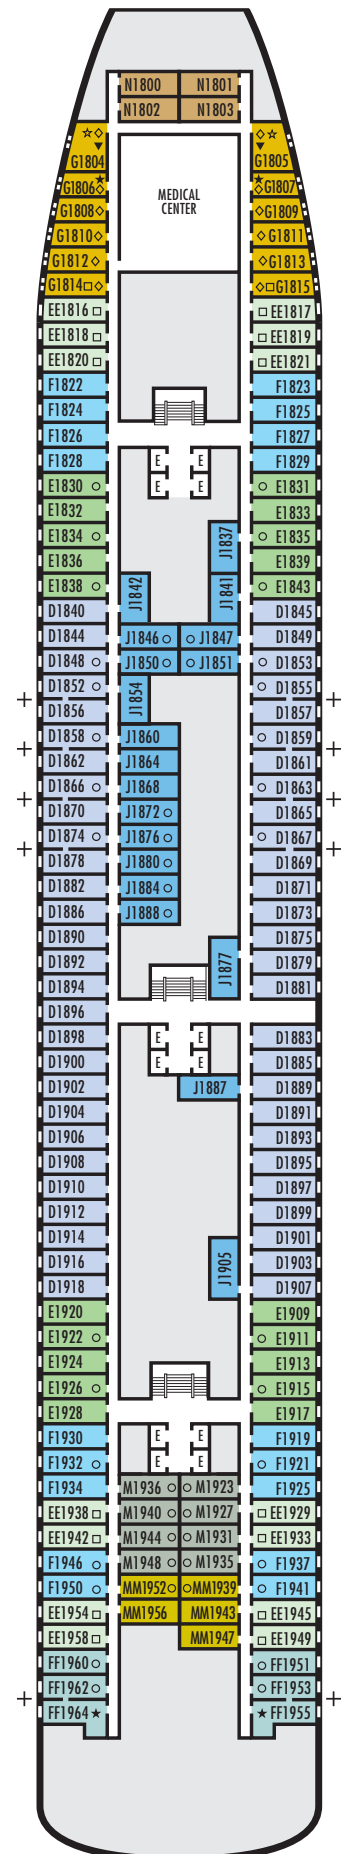

EFFECTIVE UNTIL APRIL 21, 2020

ZAANDAM

DECK PLANS & STATEROOMS

The deck plans are color-coded by category of stateroom, and the category letter precedes the stateroom number in each room. All staterooms are equipped with flat-panel television, DVD player, telephone and multichannel music.

Important Note: Not all staterooms within each category have the same furniture configuration and/or facilities. Appropriate symbols within the rooms on the deck plans describe differences from the stateroom descriptions below.

All information is subject to change.

STATEROOM SYMBOL LEGEND

- Quad (2 lower beds, 1 sofa bed, 1 upper)
- Triple (2 lower beds, 1 sofa bed)
- ☆ 2 lower beds not convertible to a queen-size
- △ Partial sea view
- × Fully obstructed view
- Shower only
- Bath tub & shower
- + Connecting rooms
- These staterooms have portholes instead of windows

ACCESSIBILITY STATEROOM SYMBOL LEGEND

- ♿ **Fully Accessible:** Suites B7088, B7087, B6228 & B6225 and stateroom EE3429 have a roll-in shower only
- ▼ **Fully Accessible with Single Side Approach:** Suite SA7034 has a bathtub & roll-in shower. Staterooms DA6104, G1805 & G1804 have a roll-in shower only.
- ★ **Ambulatory Accessible:** Staterooms EE3396, EE3391, HH3431, HH3430, E2702, L2700, J2555, J2554, G2500, FF1964, FF1955, G1807 & G1806 have a roll-in shower only

For more information regarding accessibility features on our ships please visit the [Accessibility](#) section of our website.

OCEAN-VIEW STATEROOMS

D E EE F FF

Large: 2 lower beds convertible to 1 queen-size bed, bathtub & shower. Approximately 140–319 sq. ft.

G

Large: 2 lower beds convertible to 1 queen-size bed, bathtub & shower. All G-category staterooms have portholes. Approximately 140–319 sq. ft.

INTERIOR STATEROOMS

J M MM N