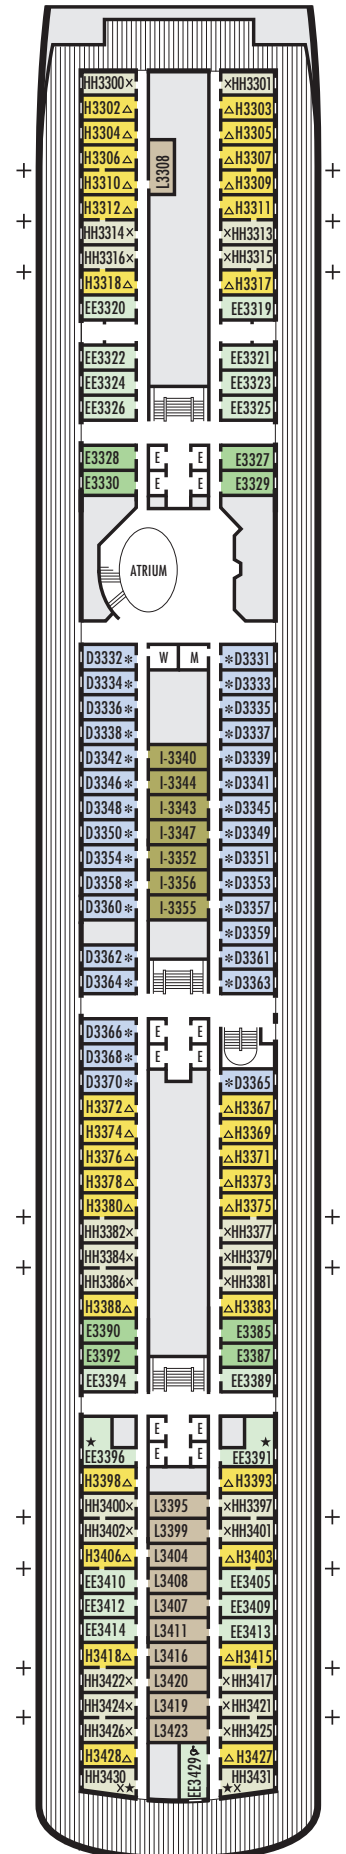

STATEROOM SYMBOL LEGEND

- Quad (2 lower beds, 1 sofa bed, 1 upper)
- Triple (2 lower beds, 1 sofa bed)
- ☆ 2 lower beds not convertible to a queen-size
- △ Partial sea view
- × Fully obstructed view
- Shower only
- Bath tub & shower
- + Connecting rooms
- These staterooms have portholes instead of windows

ACCESSIBILITY STATEROOM SYMBOL LEGEND

- ♿ **Fully Accessible:** Suites B7088, B7087, B6228 & B6225 and stateroom EE3429 have a roll-in shower only
- ▼ **Fully Accessible with Single Side Approach:** Suite SA7034 has a bathtub & roll-in shower. Staterooms DA6104, G1805 & G1804 have a roll-in shower only.
- ★ **Ambulatory Accessible:** Staterooms EE3396, EE3391, HH3431, HH3430, E2702, L2700, J2555, J2554, G2500, FF1964, FF1955, G1807 & G1806 have a roll-in shower only

For more information regarding accessibility features on our ships please visit the [Accessibility](#) section of our website.

OCEAN-VIEW STATEROOMS

■ D ■ E ■ EE

Large: 2 lower beds convertible to 1 queen-size bed, bathtub & shower.
Approximately 140–319 sq. ft.

■ H ■ HH

Large: 2 lower beds convertible to 1 queen-size bed, bathtub & shower. All H-category staterooms have partial sea views. All HH-category staterooms have fully obstructed views.
Approximately 140–319 sq. ft.

INTERIOR STATEROOMS

■ I ■ L

Large: 2 lower beds convertible to 1 queen-size bed, shower.
Approximately 182–293 sq. ft.

DECK 3—LOWER PROMENADE DECK

Staterooms 3300–3431

Lower Promenade Deck