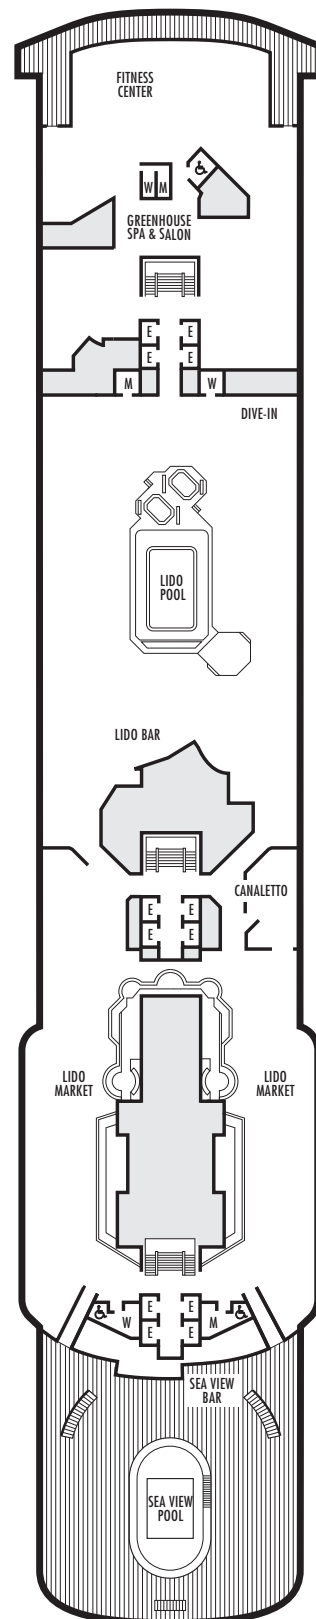

EFFECTIVE UNTIL APRIL 21, 2020

ZAANDAM

DECK PLANS & STATEROOMS

The deck plans are color-coded by category of stateroom, and the category letter precedes the stateroom number in each room. All staterooms are equipped with flat-panel television, DVD player, telephone and multichannel music.

Important Note: Not all staterooms within each category have the same furniture configuration and/or facilities. Appropriate symbols within the rooms on the deck plans describe differences from the stateroom descriptions below.

All information is subject to change.

STATEROOM SYMBOL LEGEND

- Quad (2 lower beds, 1 sofa bed, 1 upper)
- Triple (2 lower beds, 1 sofa bed)
- ☆ 2 lower beds not convertible to a queen-size
- △ Partial sea view
- × Fully obstructed view
- Shower only
- Bath tub & shower
- + Connecting rooms
- These staterooms have portholes instead of windows

ACCESSIBILITY STATEROOM SYMBOL LEGEND

- ♿ **Fully Accessible:** Suites B7088, B7087, B6228 & B6225 and stateroom EE3429 have a roll-in shower only
- ▼ **Fully Accessible with Single Side Approach:** Suite SA7034 has a bathtub & roll-in shower. Staterooms DA6104, G1805 & G1804 have a roll-in shower only.
- ★ **Ambulatory Accessible:** Staterooms EE3396, EE3391, HH3431, HH3430, E2702, L2700, J2555, J2554, G2500, FF1964, FF1955, G1807 & G1806 have a roll-in shower only

For more information regarding accessibility features on our ships please visit the [Accessibility](#) section of our website.

Lido Deck