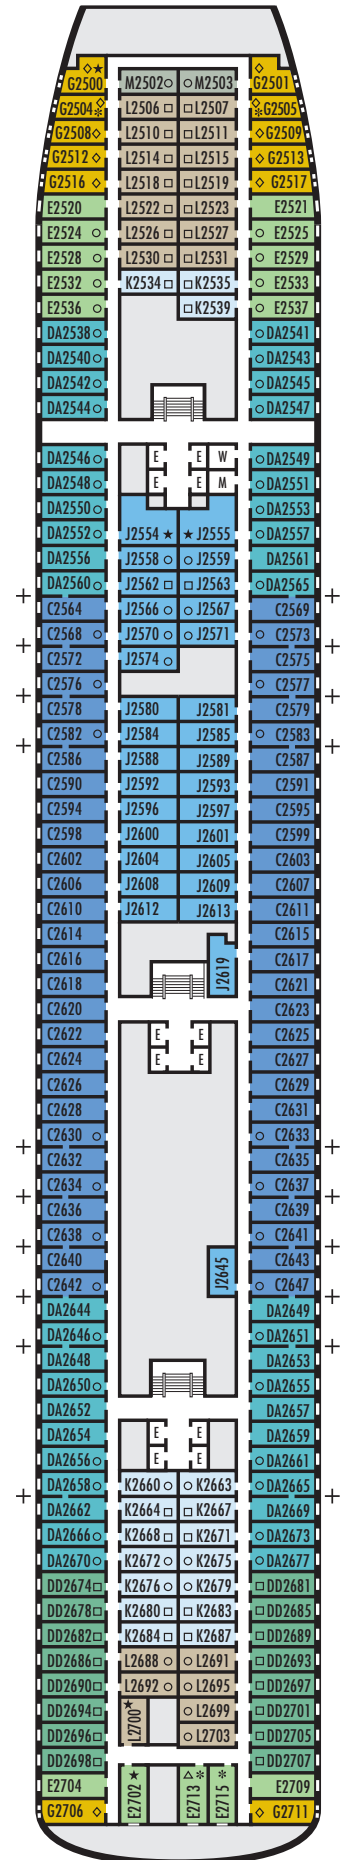

G

Large: 2 lower beds convertible to 1 queen-size bed, bathtub & shower. All G-category staterooms have portholes. Approximately 140–319 sq. ft.

INTERIOR STATEROOMS

J M MM N

Large: 2 lower beds convertible to 1 queen-size bed, 1 sofa bed, shower. Approximately 182–293 sq. ft.

For more information regarding accessibility features on our ships please visit the [Accessibility](#) section of our website.

OCEAN-VIEW STATEROOMS

C
Large: 2 lower beds convertible to 1 queen-size bed, shower.
Approximately 140–319 sq. ft.

DA DD E
Large: 2 lower beds convertible to 1 queen-size bed, bathtub & shower.
Approximately 140–319 sq. ft.

G
Large: 2 lower beds convertible to 1 queen-size bed, bathtub & shower. All G-category staterooms have portholes.
Approximately 140–319 sq. ft.

INTERIOR STATEROOMS

J K L M
Large: 2 lower beds convertible to 1 queen-size bed, shower.
Approximately 182–293 sq. ft.

DECK 2—MAIN DECK

Staterooms 2500–2715

Main Deck

EFFECTIVE UNTIL APRIL 21, 2020

ZAANDAM

DECK PLANS & STATEROOMS